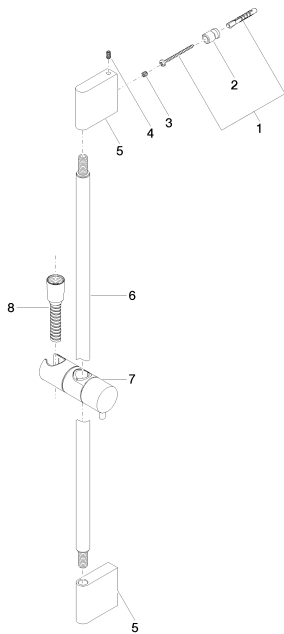

Bathtub - CL.1

Slide bar set - polished chrome

Article number: 26 413 979-00

- Slide bar
- Center to center 33-5/8"
- Metal shower hose 68-7/8" with anti-twist device
- Shower hose connection 3/8"
- NOTE: Hand shower sold separately. Please see hand shower options under the miscellaneous articles section of each series.

polished chrome

Dimensional drawing

All dimensions in mm / inch = mm x 0,0394

Bathtub - CL.1

Slide bar set - polished chrome

Article number: 26 413 979-00

Bathtub - CL.1
Slide bar set - polished chrome
Article number: 26 413 979-00

Recommended article

35 080 970-90 0010
Rough-in adapter -

28 450 845-00
Wall elbow - polished chrome

28 450 980-00
Wall elbow - polished chrome

Bathtub - CL.1
 Slide bar set - polished chrome
 Article number: 26 413 979-00

Spare parts list

Number	Item Number	Designation	Number of units
1	05 17 20 801 00 90	accessories	2
2	08 17 20 726 90	holder	2
3	09 31 11 049 90	pin	2
4	04 31 11 113 00 90	pin	2
5	08 17 97 054-00	holder	2
6	90 28 22 597 00-00	holder	1
7	12 580 970-00	Slider - polished chrome	1
8	28 322 970-00	Metal shower hose 1/2" x 3/8" x 68-7/8" - polished chrome	1