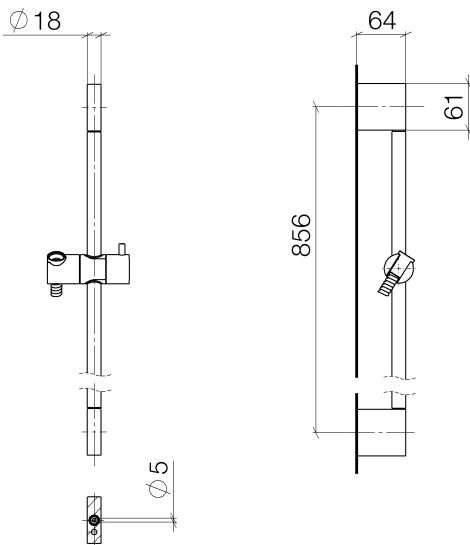

Bathtub - CL.1

Slide bar set - polished chrome

Article number: 26 413 979-00

- Slide bar
- Center to center 33-5/8"
- Metal shower hose 68-7/8" with anti-twist device
- Shower hose connection 3/8"
- NOTE: Hand shower sold separately. Please see hand shower options under the miscellaneous articles section of each series.

polished chrome

Dimensional drawing

All dimensions in mm / inch = mm x 0,0394

Bathtub - CL.1

Slide bar set - polished chrome

Article number: 26 413 979-00

Bathtub - CL.1
Slide bar set - polished chrome
Article number: 26 413 979-00

Recommended article

35 080 970-90 0010
Rough-in adapter -

28 450 845-00
Wall elbow - polished chrome

28 450 980-00
Wall elbow - polished chrome

Bathtub - CL.1
 Slide bar set - polished chrome
 Article number: 26 413 979-00

Spare parts list

Number	Item Number	Designation	Number of units
1	05 17 20 801 00 90	accessories	2
2	08 17 20 726 90	holder	2
3	09 31 11 049 90	pin	2
4	04 31 11 113 00 90	pin	2
5	08 17 97 054-00	holder	2
6	90 28 22 597 00-00	holder	1
7	12 580 970-00	Slider - polished chrome	1
8	28 322 970-00	Metal shower hose 1/2" x 3/8" x 68-7/8" - polished chrome	1